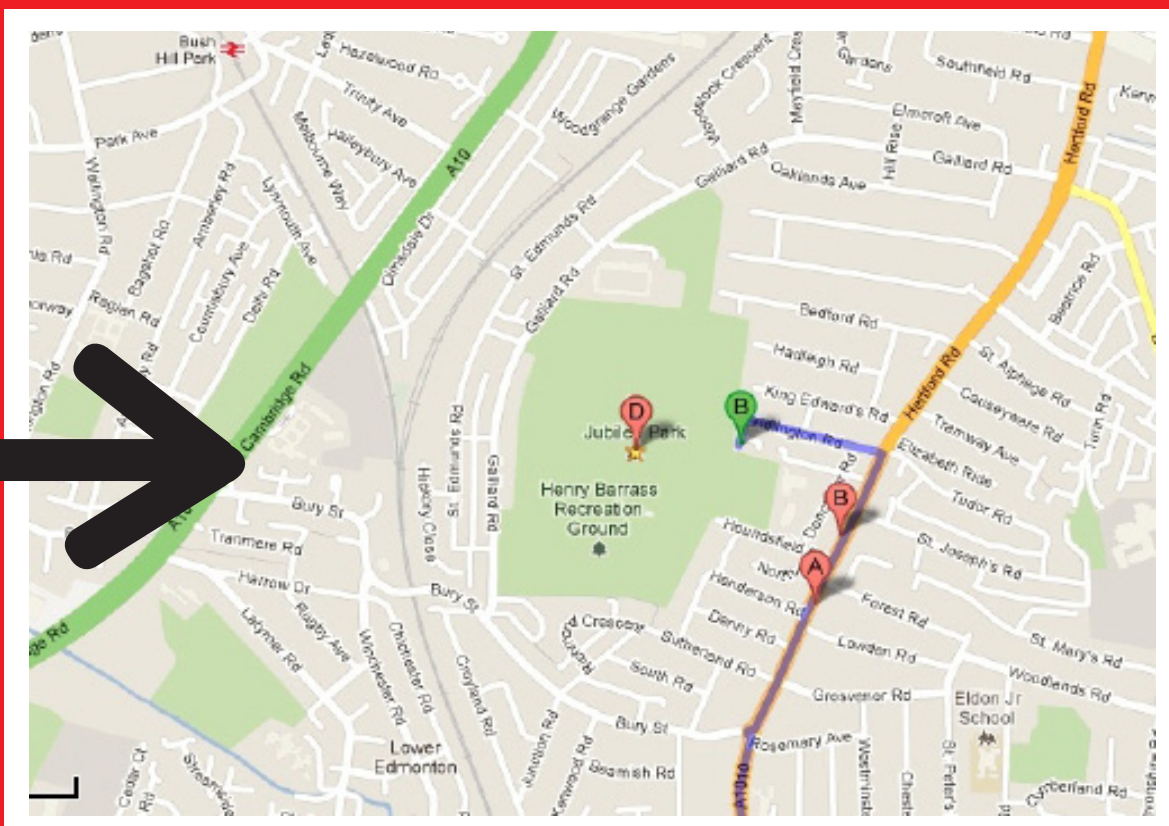

VENUE:

Jubilee Park

Lower Edmonton, London

registration time :

10.30 - 11.15

entry payment : £ 3.00

(proceeds go to children of potentials charity)

ENJOY THE DAY !!!!!